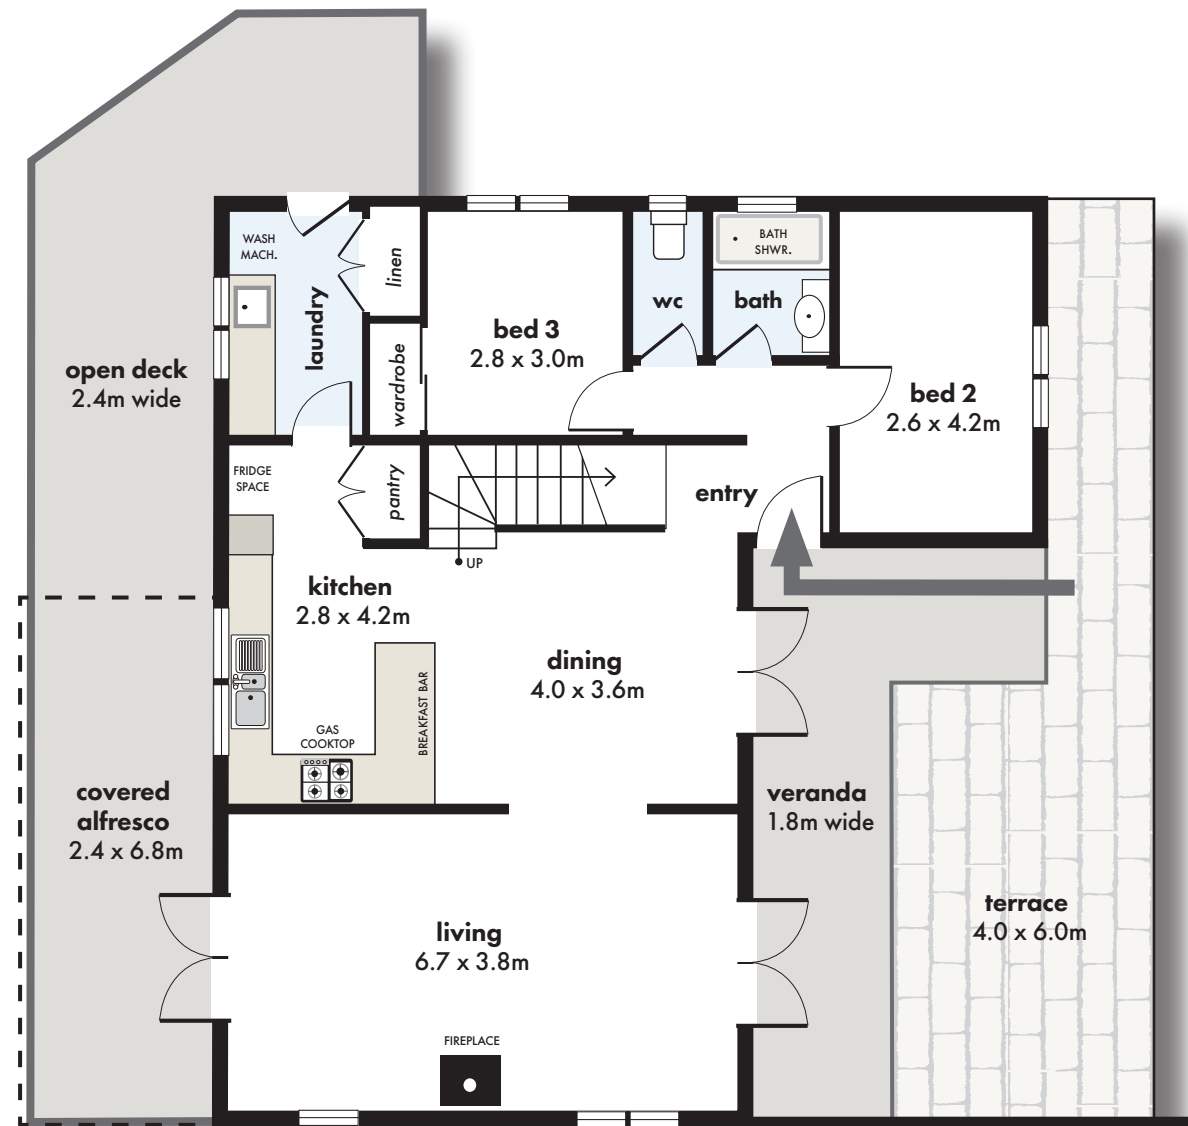

first

carport is approx. 5.0m from the house  
see site map for the position  
of the carport in relation to the house

ground

site map

This plan and site map are indicative of layout only - Measurements and positioning are approximate. All information contained herein was gathered from sources we believe to be reliable. E&OE. However the Agent and Flor Planz Plus cannot guarantee its accuracy and all persons should rely on their own enquires.  
Drawn by florplanzplus@gmail.com 0427 496 264 • 03082017 copyrite