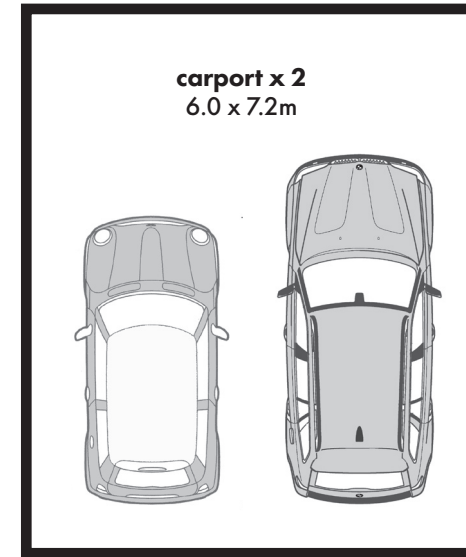

first

carport is approx. 5.0m from the house  
see site map for the position  
of the carport in relation to the house

ground

site map

This plan and site map are indicative of layout only - Measurements and positioning are approximate. All information contained herein was gathered from sources we believe to be reliable. E&OE. However the Agent and Flor Planz Plus cannot guarantee its accuracy and all persons should rely on their own enquires.  
Drawn by florplanzplus@gmail.com 0427 496 264 • 03082017 copyrite