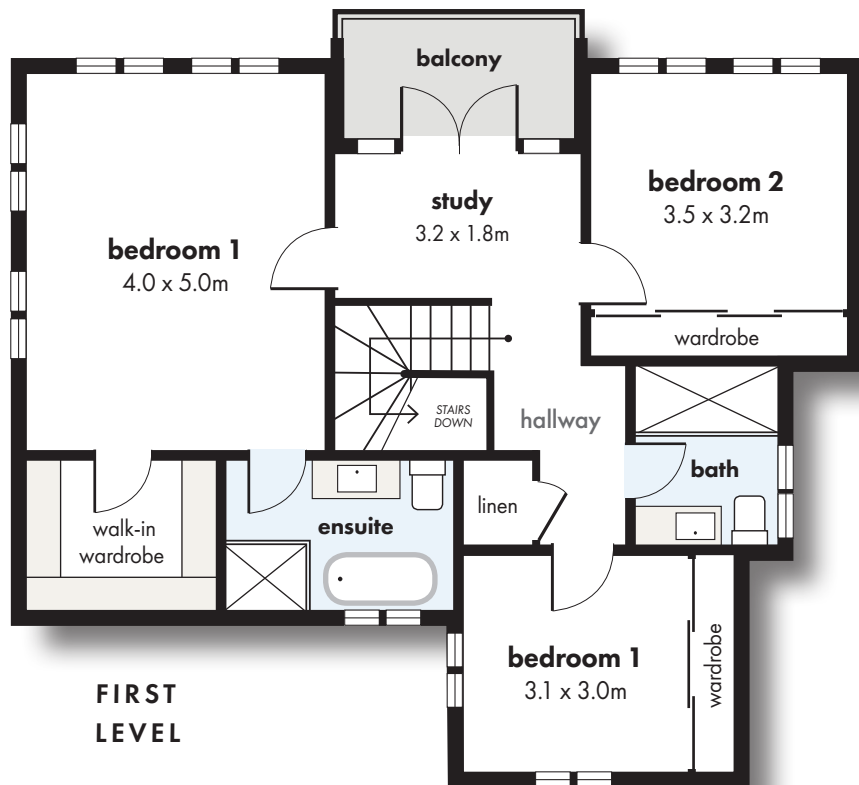

GROUND LEVEL

FIRST LEVEL

ROADWAY

site map

This plan is indicative of layout only – Measurements are approximate.
 All information contained herein was gathered from sources we believe to be reliable.
 E&OE. However the Agent and Flor Planz Plus cannot guarantee its accuracy and all
 persons should rely on their own enquires.
 Drawn by florplanzplus@gmail.com 0427 496 264 • 07122017 copywrite ©