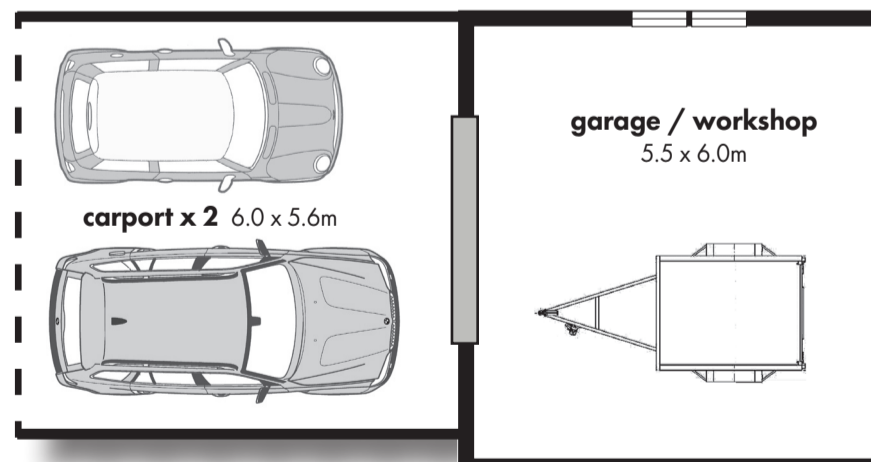

first floor

currently self-contained apartment

ground floor

site map

carport is approx. 7.5m from the house see site map for position of buildings

This plan is indicative of layout only – Measurements are approximate. All information contained herein was gathered from sources we believe to be reliable. E&OE. However the Agent and Flor Planz Plus cannot guarantee its accuracy and all persons should rely on their own enquires.
 Drawn by florplanzplus@gmail.com 0427 496 264 • 08112017 copywrite ©