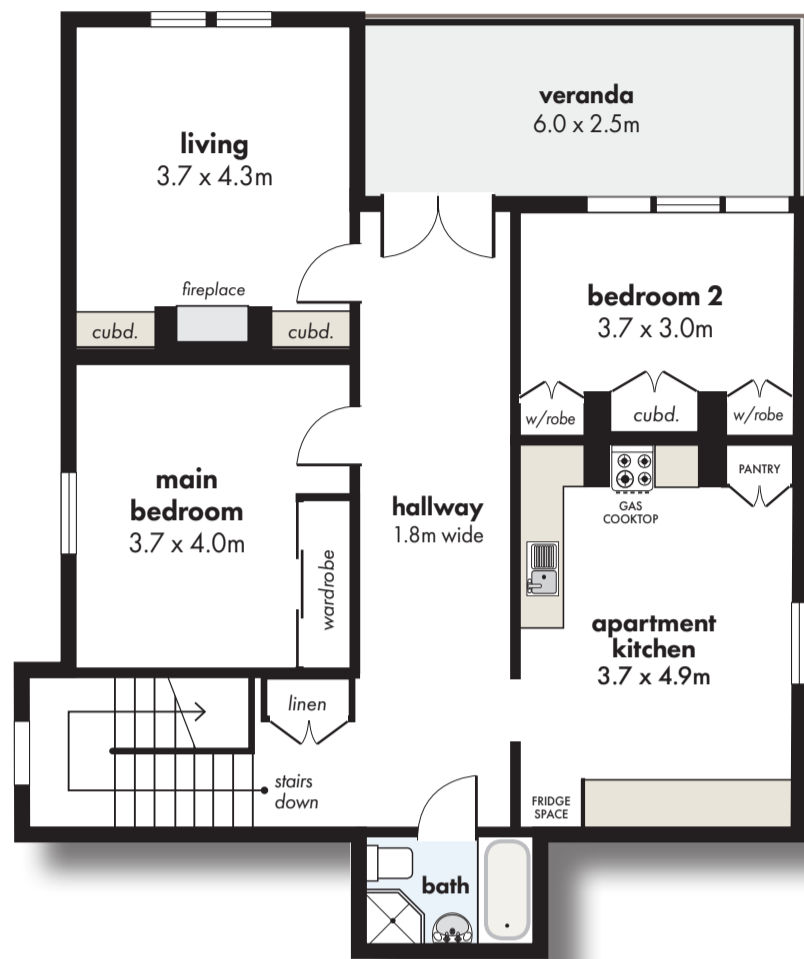

first floor

currently self-contained apartment

ground floor

site map

carport is approx. 7.5m from the house see site map for position of buildings

This plan is indicative of layout only – Measurements are approximate. All information contained herein was gathered from sources we believe to be reliable. E&OE. However the Agent and Flor Planz Plus cannot guarantee its accuracy and all persons should rely on their own enquires.
 Drawn by florplanzplus@gmail.com 0427 496 264 • 08112017 copywrite ©