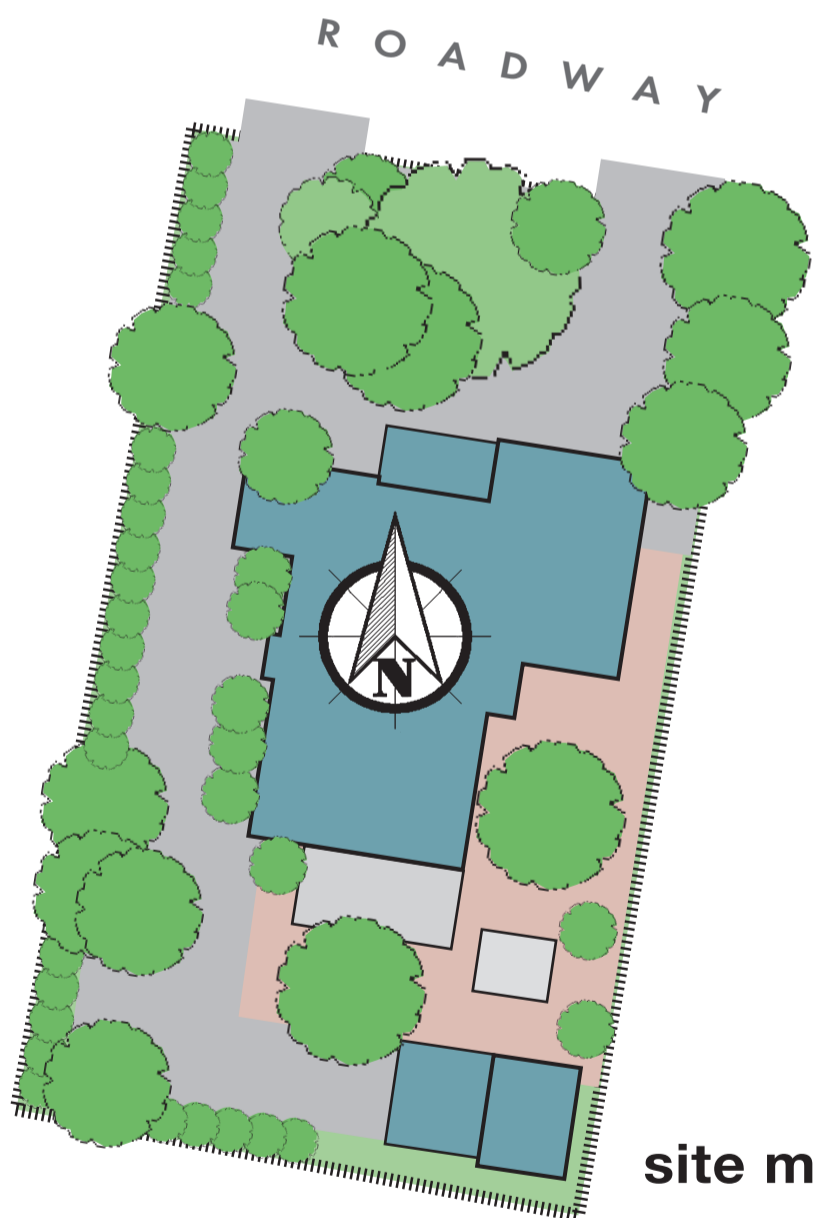

first floor

currently self-contained apartment

ground floor

site map

carport is approx. 7.5m from the house see site map for position of buildings

This plan is indicative of layout only – Measurements are approximate. All information contained herein was gathered from sources we believe to be reliable. E&OE. However the Agent and Flor Planz Plus cannot guarantee its accuracy and all persons should rely on their own enquires.
 Drawn by florplanzplus@gmail.com 0427 496 264 • 08112017 copywrite ©