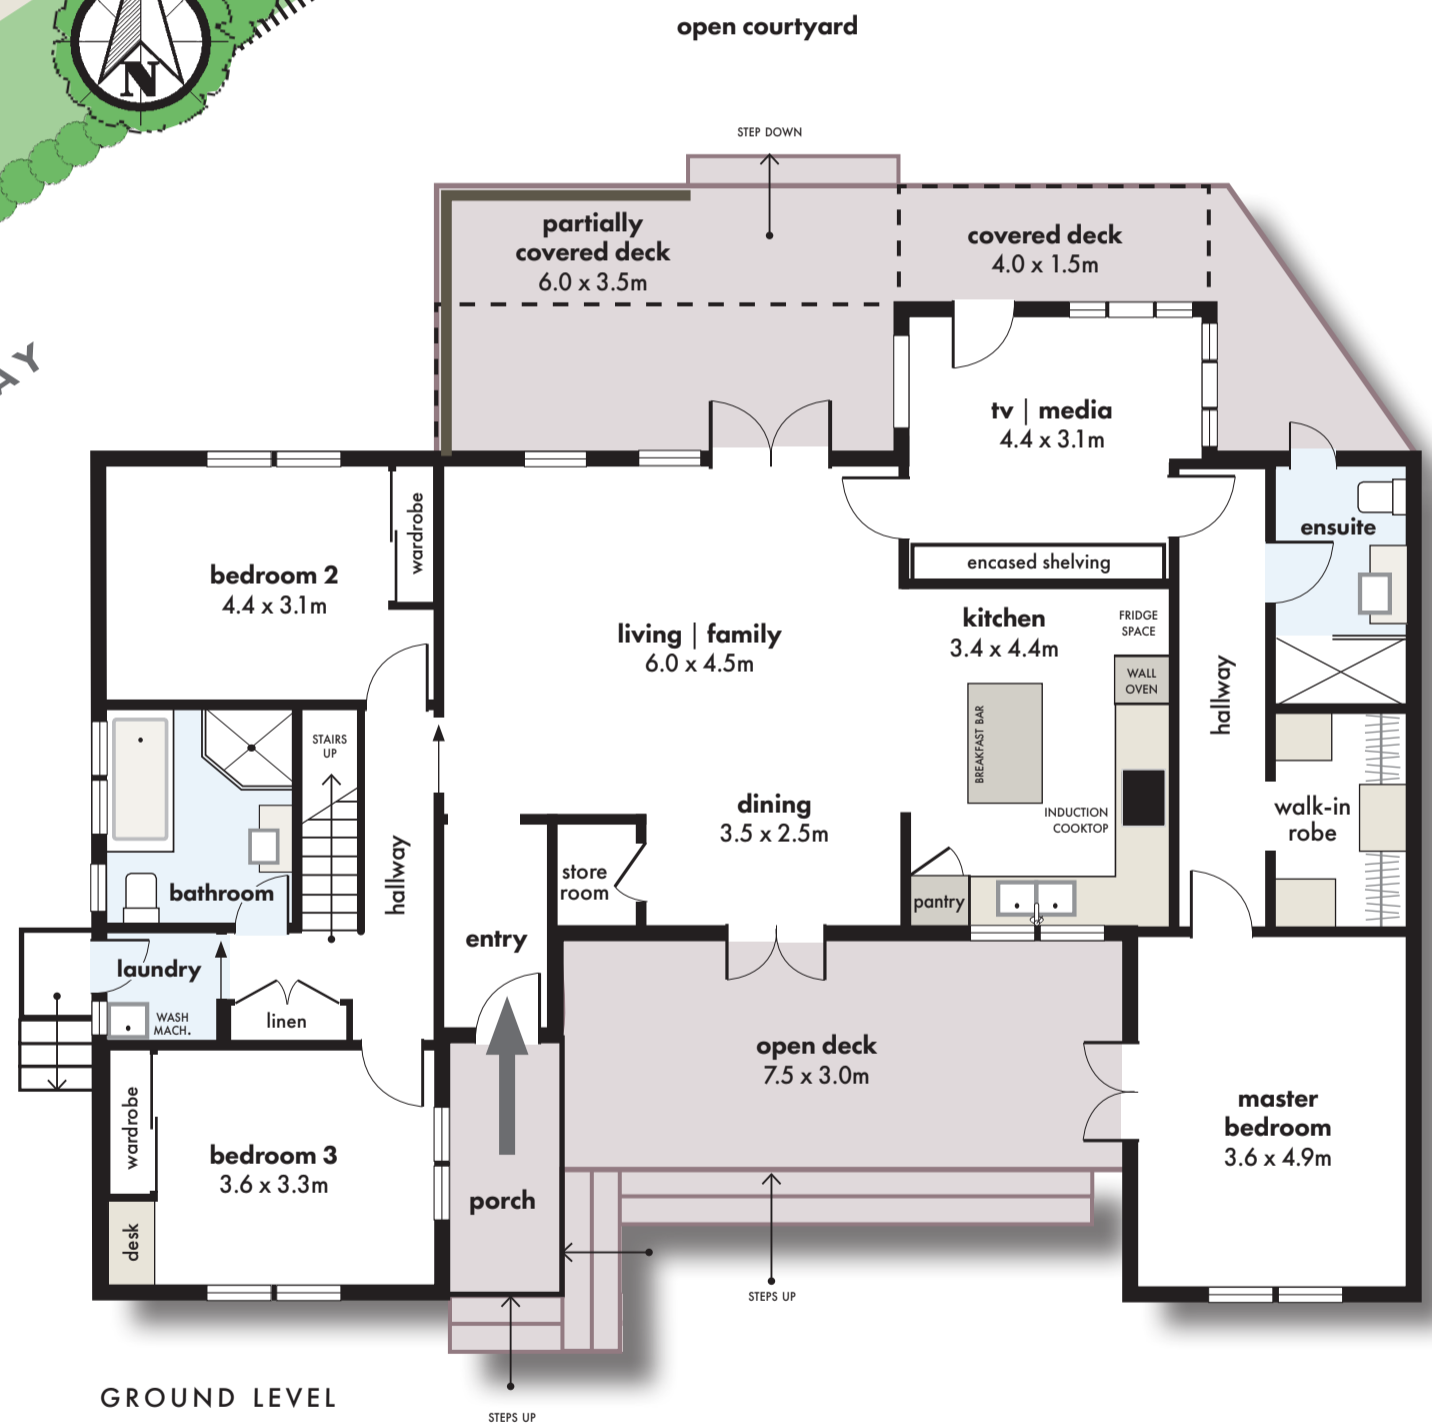

site map

LOFT LEVEL

GROUND LEVEL

This plan is indicative of layout only – Measurements are approximate. All information contained herein was gathered from sources we believe to be reliable. E&OE. However the Agent and Flor Planz Plus cannot guarantee its accuracy and all persons should rely on their own enquires.
 Drawn by florplanzplus@gmail.com 0427 496 264 • 2702 2018 copywrite ©