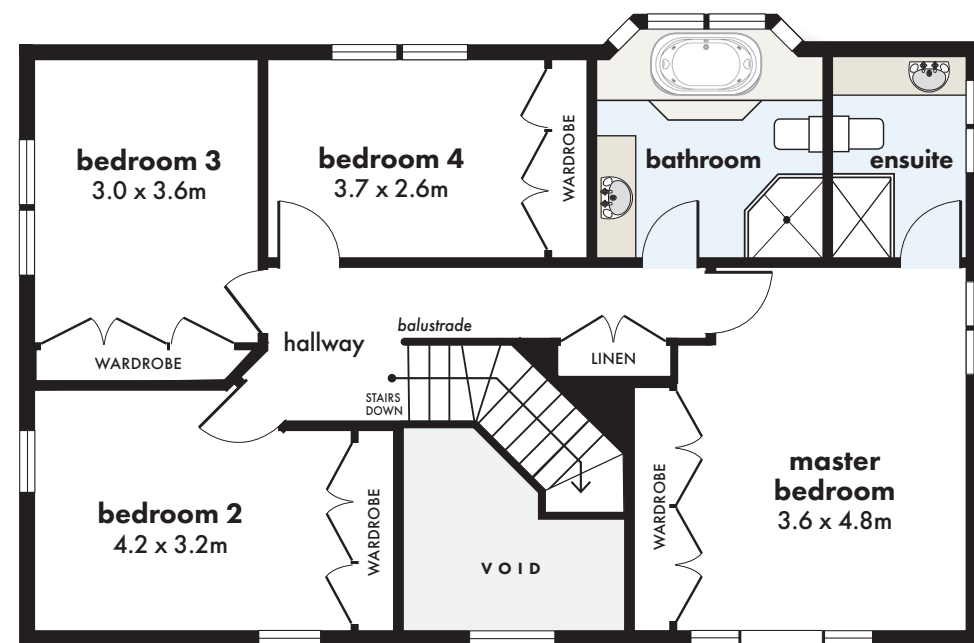

GROUND LEVEL

FIRST LEVEL

site map

This plan is indicative of layout only – Measurements are approximate.  
 All information contained herein was gathered from sources we believe to be reliable.  
 E&OE. However the Agent and Flor Planz Plus cannot guarantee its accuracy and all  
 persons should rely on their own enquires.  
 Drawn by florplanzplus@gmail.com 0427 496 264 • 0103 2018 copywrite ©