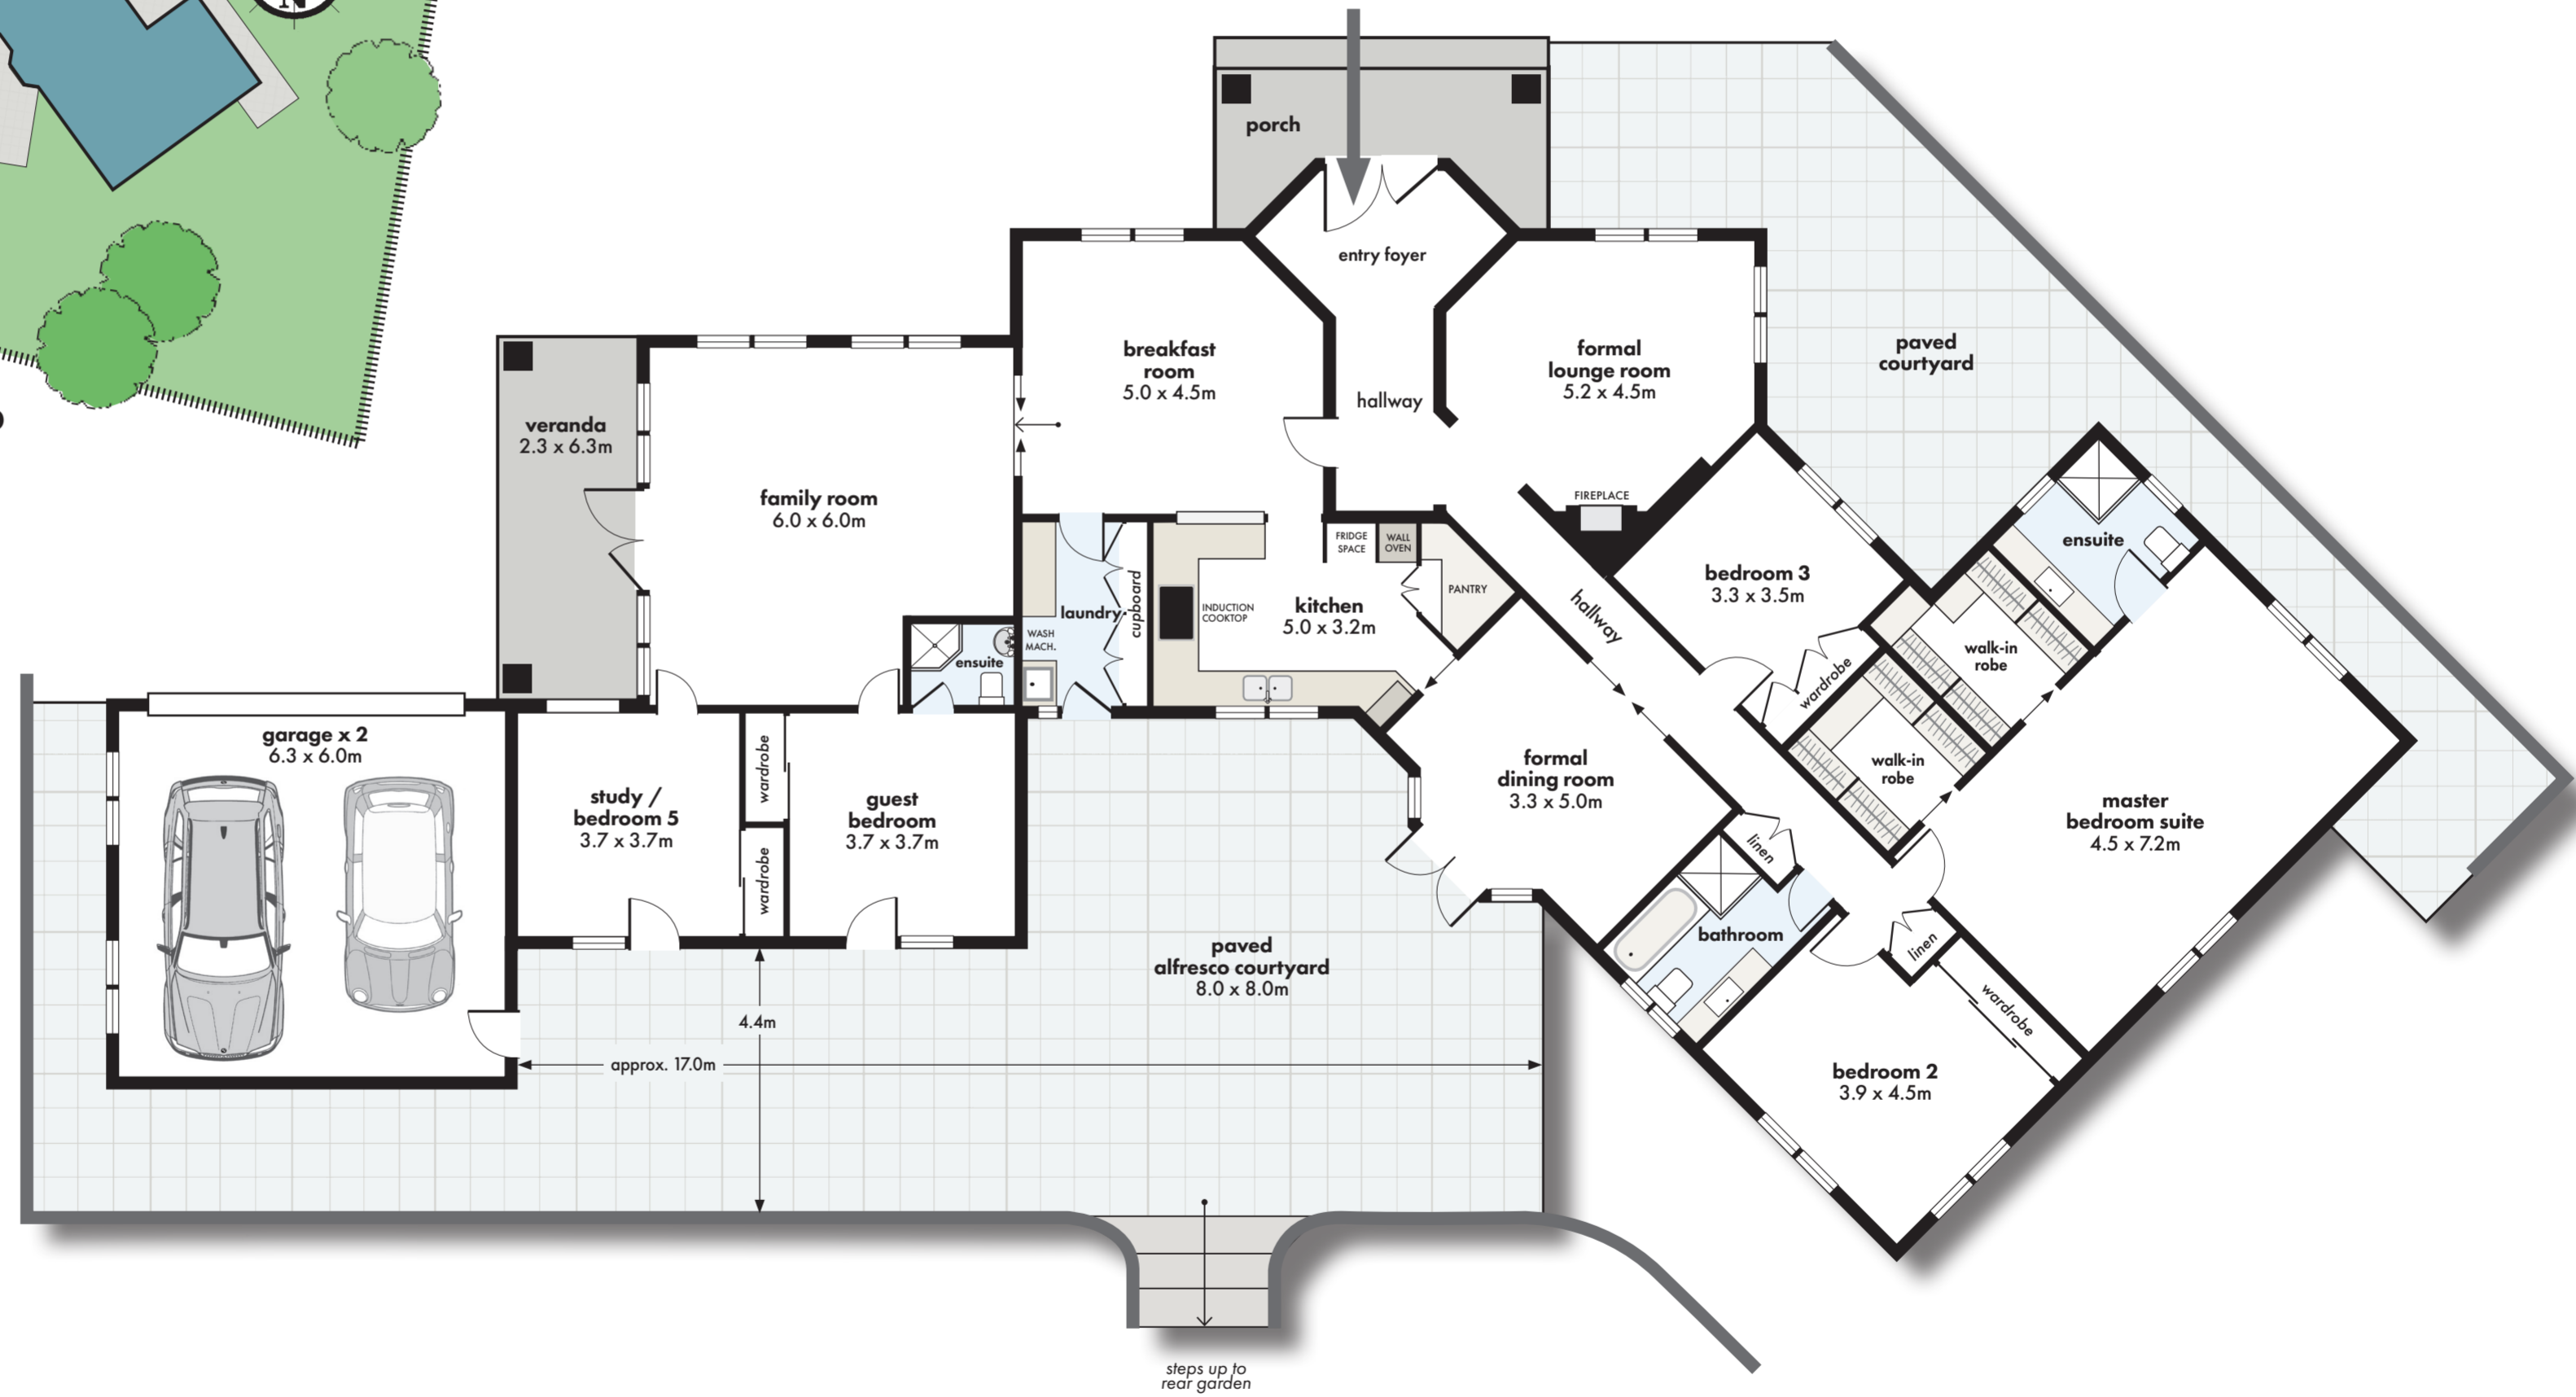

gazebo is approx. 13.0m from the house see site map for position of buildings

This plan is indicative of layout only – Measurements are approximate. All information contained herein was gathered from sources we believe to be reliable. E&OE. However the Agent and Flor Planz Plus cannot guarantee its accuracy and all persons should rely on their own enquires.
 Drawn by florplanzplus@gmail.com 0427 496 264 • 013092017 copywrite ©