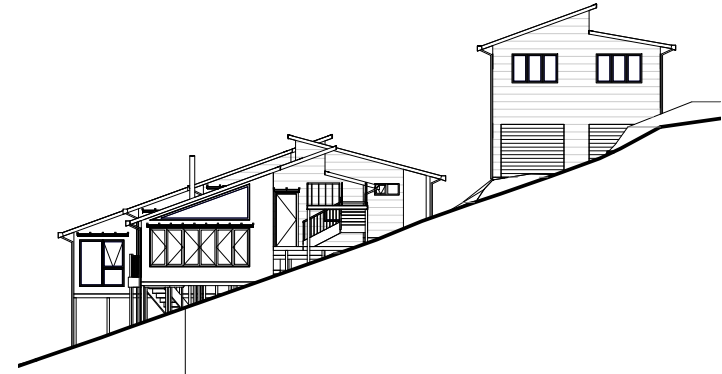

EVOLVING DESIGN & DRAFTING

NO: SHOP 6 - 459 GREAT WESTERN HIGHWAY,

FAULCONBRIDGE. NSW 2776

PH: (02) 4751 5842 FAX: (02) 4751 4310

MOBILE: 0406 339 865 ABN: 41 850 627 908

WEST ELEVATION

NORTH ELEVATION

EAST ELEVATION

SOUTH ELEVATION