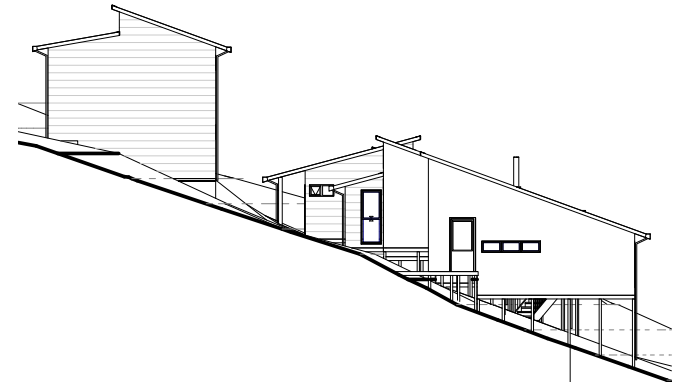

EVOLVING DESIGN & DRAFTING

NO: SHOP 6 - 459 GREAT WESTERN HIGHWAY,

FAULCONBRIDGE. NSW 2776

PH: (02) 4751 5842 FAX: (02) 4751 4310

MOBILE: 0406 339 865 ABN: 41 850 627 908

WEST ELEVATION

NORTH ELEVATION

EAST ELEVATION

SOUTH ELEVATION